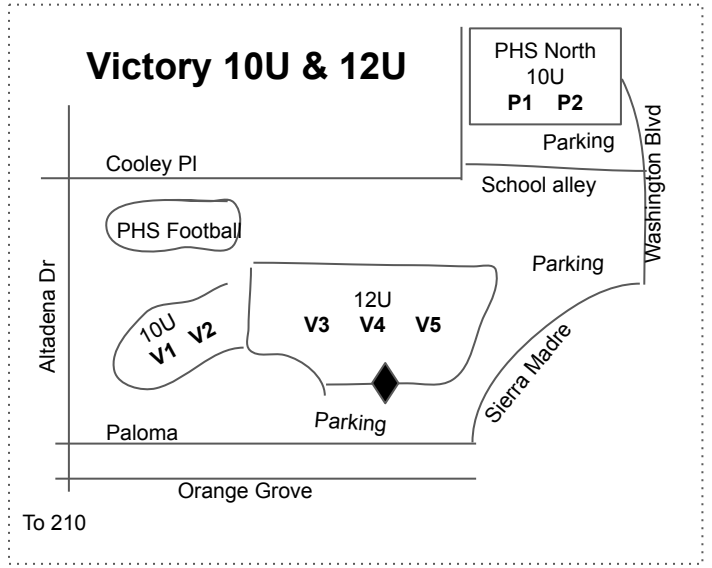

711 W Woodbury Rd Unit E
Altadena, CA 91001

Before the game • Water • Sunblock • Uniform • Shoes • Shinguards

Rain? Check <https://ayso13.org/>
La Crescenta Sheriff 818-248-3464
Pasadena Park Safety 626-744-4501
Region 13 SMS & voicemail 310-213-5914