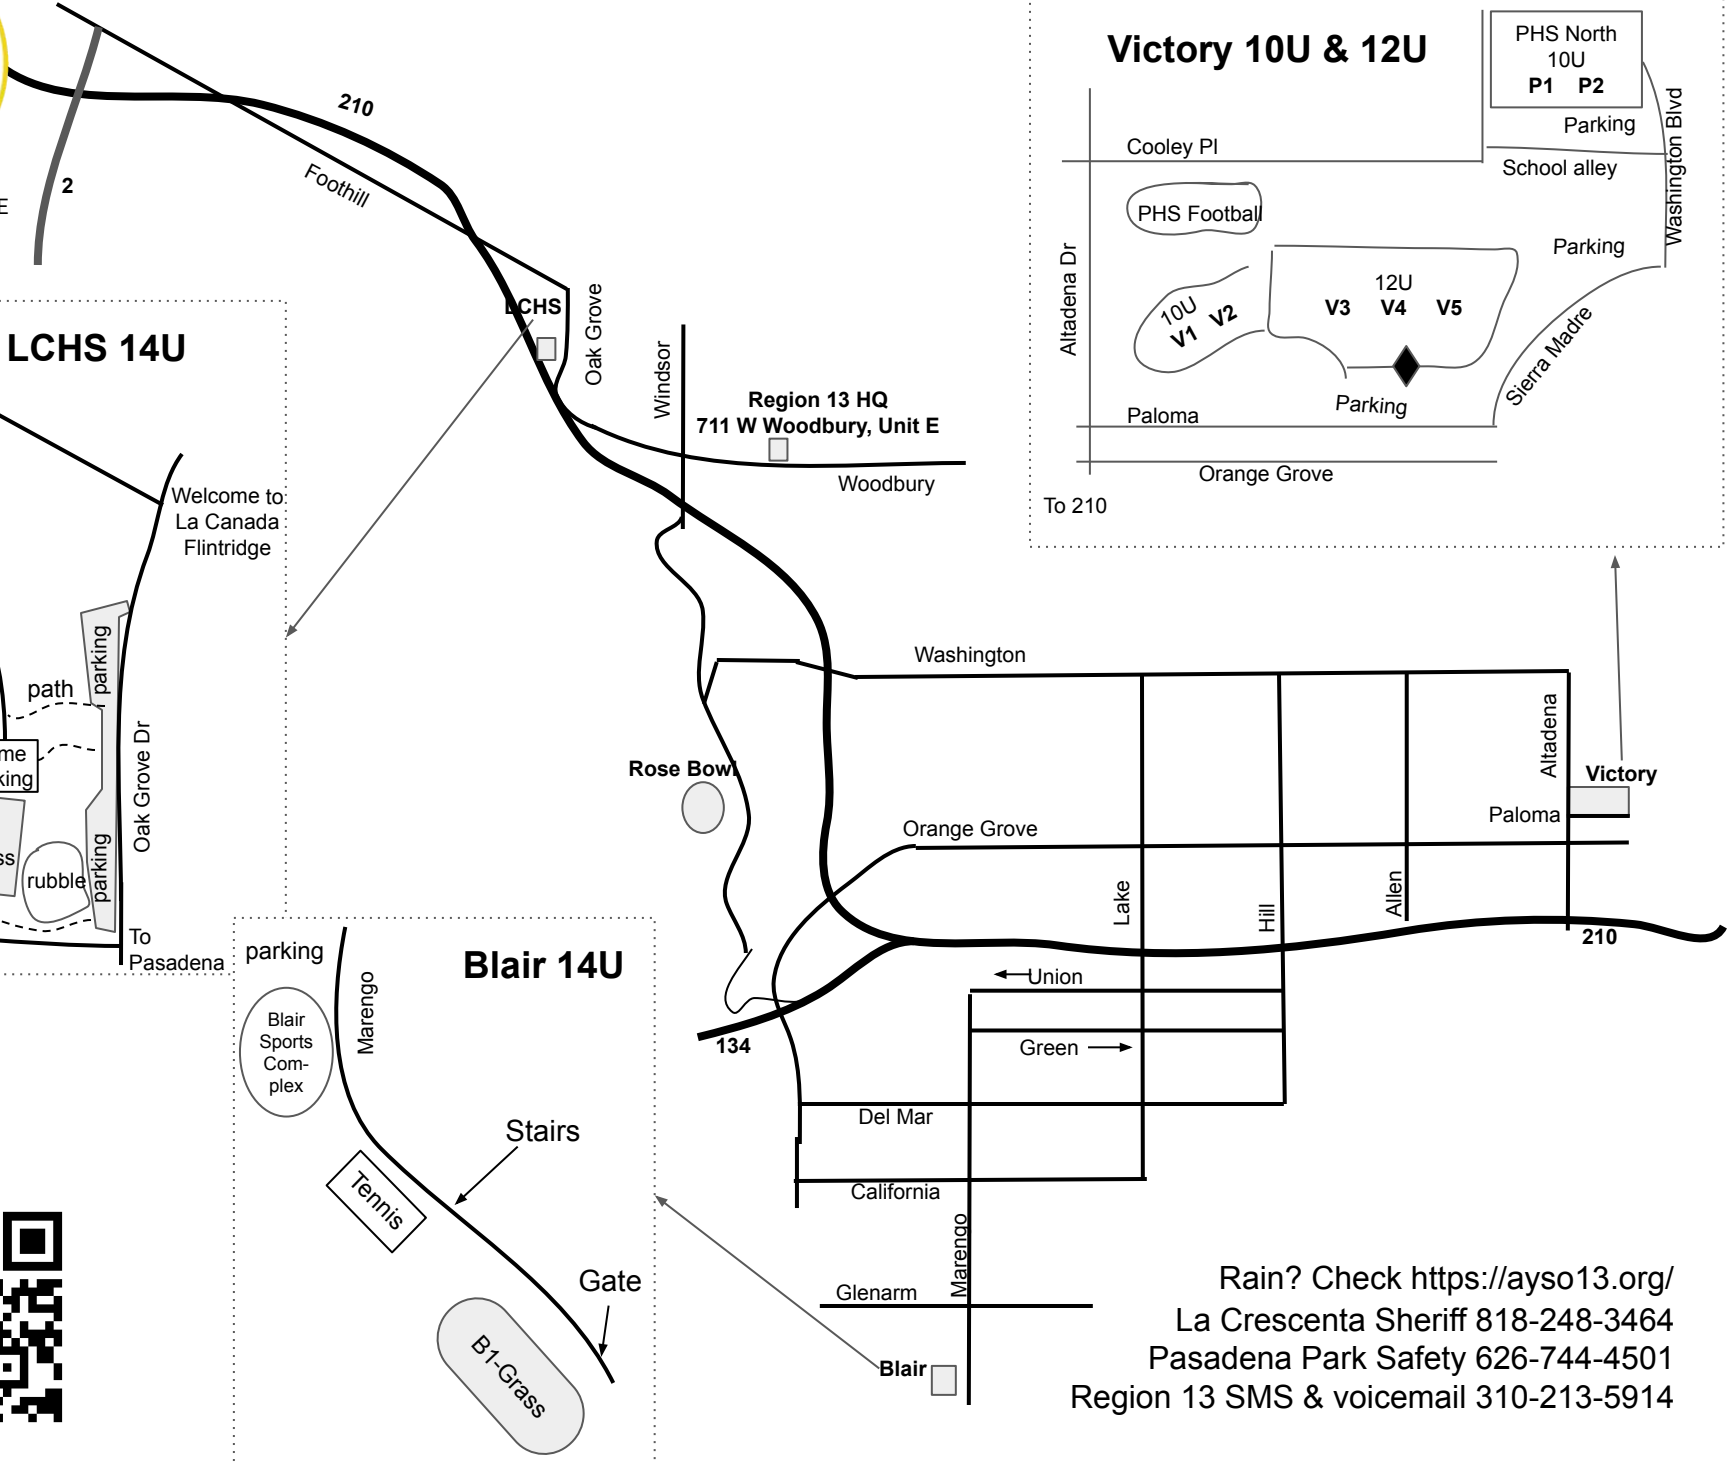

711 W Woodbury Rd Unit E
Altadena, CA 91001

Before the game • Water • Sunblock • Uniform • Shoes • Shinguards

Rain? Check <https://ayso13.org/>
La Crescenta Sheriff 818-248-3464
Pasadena Park Safety 626-744-4501
Region 13 SMS & voicemail 310-213-5914