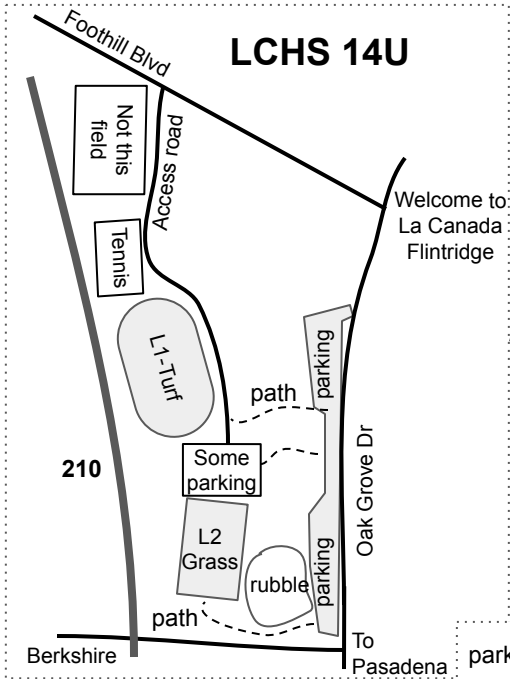

711 W Woodbury Rd Unit E
Altadena, CA 91001

Before the game • Water • Sunblock • Uniform • Shoes • Shinguards

Rain? Check <https://ayso13.org/>
La Crescenta Sheriff 818-248-3464
Pasadena Park Safety 626-744-4501
Region 13 SMS & voicemail 310-213-5914