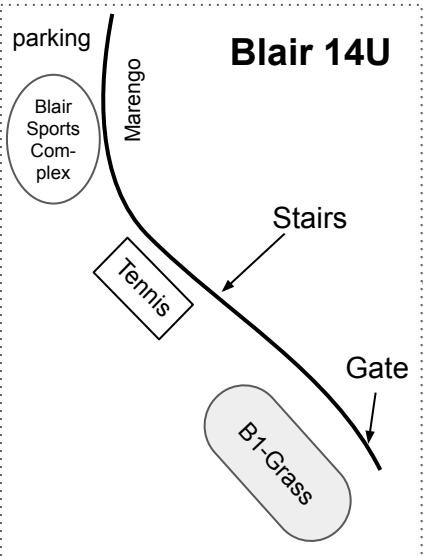

711 W Woodbury Rd Unit E
Altadena, CA 91001

Before the game • Water • Sunblock • Uniform • Shoes • Shinguards

Rain? Check <https://ayso13.org/>
La Crescenta Sheriff 818-248-3464
Pasadena Park Safety 626-744-4501
Region 13 SMS & voicemail 310-213-5914